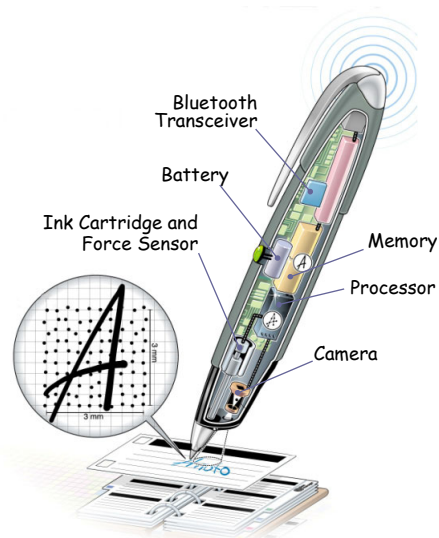

## Anoto Pen

Ballpoint Pen

Registers:

Location

Pressure

Time

Inclination and rotation

Communicates using Bluetooth