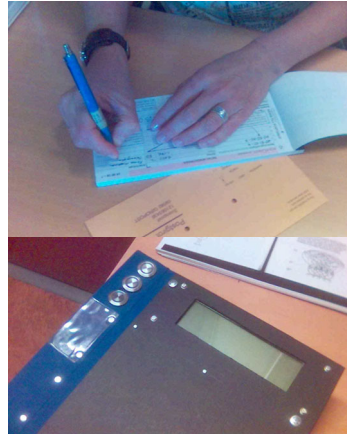

Anotobanken – förstudie ”Teknik för äldre”

Betalning med pappersavier
och digital pennteknik för
elektronisk registrering

Bekräftelse genom ljud-
brevlåda (Audio4all?) eller
”digital pärm”.

Blanketten kvar som kvittens

Kommunikation även med
myndigheter, vård och omsorg